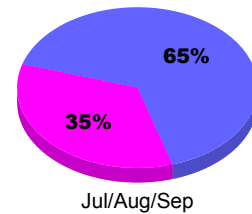

Gender Comparison 2011-2012