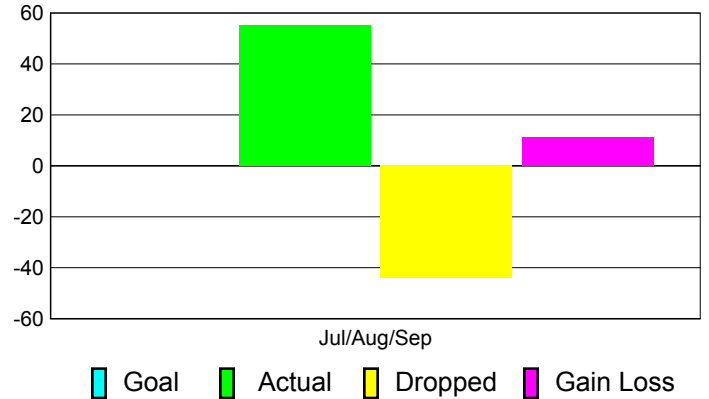

### YTD Status Quo Clubs 2011-2012

Status Quo Clubs Compared to Status Quo Members

## MEMBERSHIP

**Membership Results**  
2011-2012

**Membership**  
2010-2011

Month	Net Memb Goal	Actual New Memb	Actual Dropped Memb	Gain/Loss of Memb	Gain/Loss of Memb
Jul/Aug/Sep		55	-44	11	49
<b>Totals</b>		<b>55</b>	<b>-44</b>	<b>11</b>	<b>49</b>

### Membership Results 2011-2012

Goal, New, Dropped, Gain/Loss

### Comparison of Membership Gain/Loss

Current Year Compared to the Previous Year